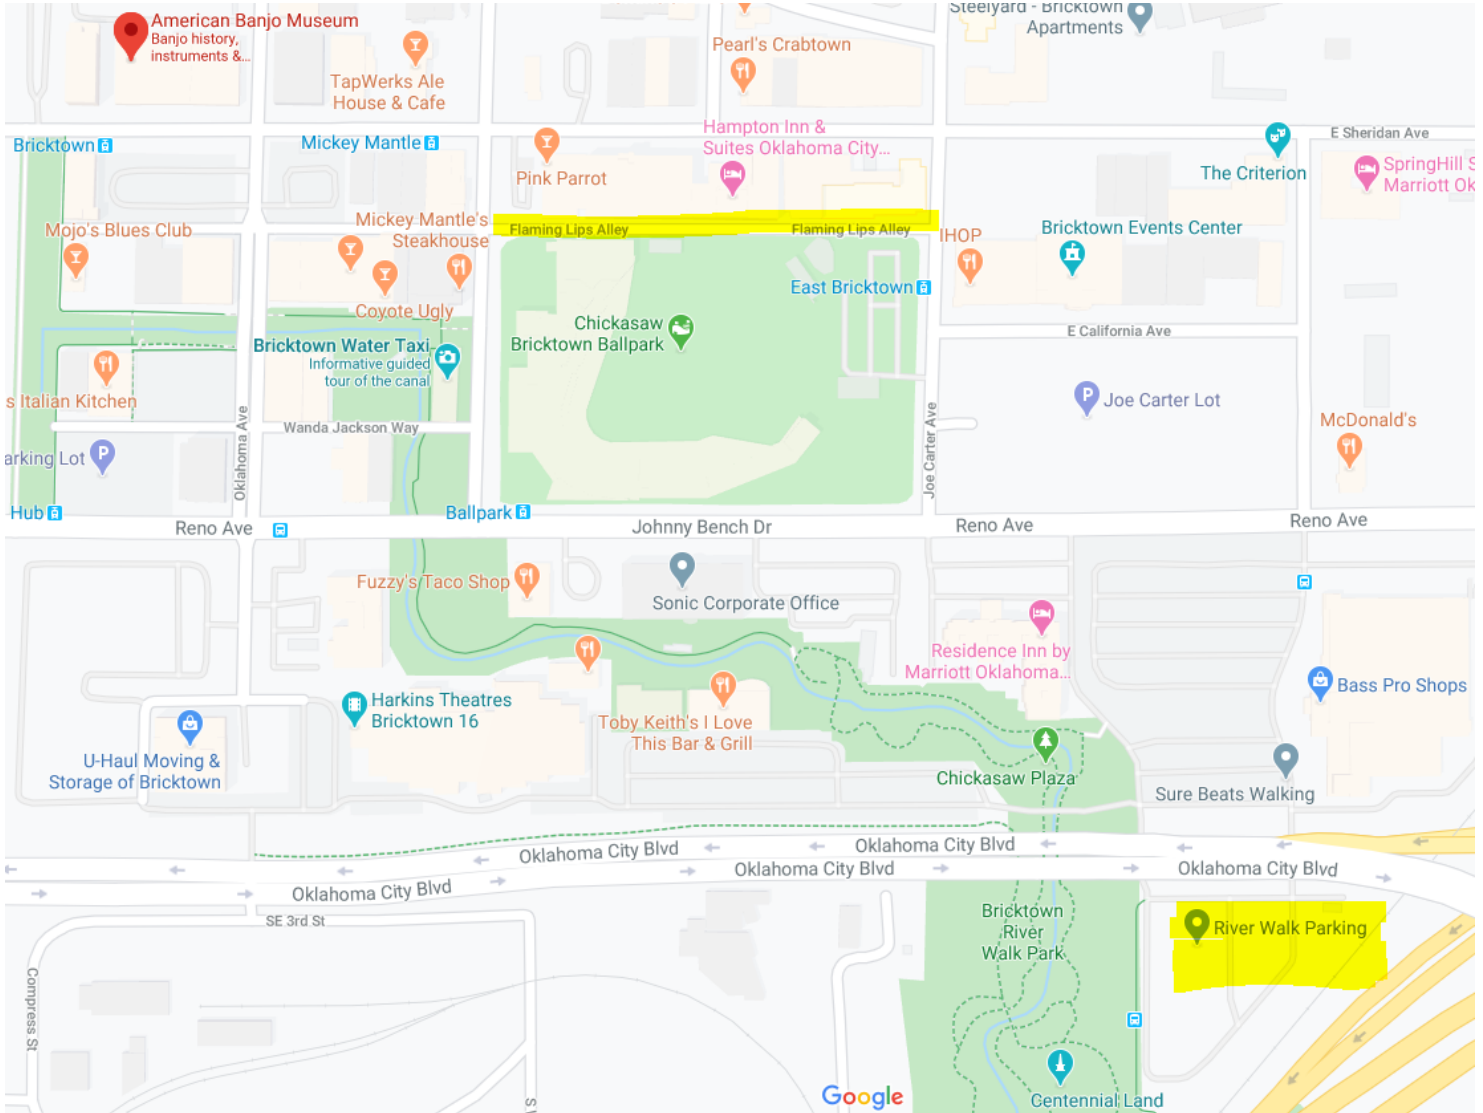

American Banjo Museum
9 East Sheridan Ave, Oklahoma City, OK 73104

Motorcoach parking available in
River Walk Parking area or
Flaming Lips Alley north of the
Ballpark